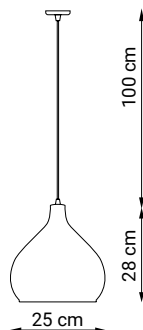

Descripción / Description

Colgante de metal con cable

Decorated glass ceiling light with cable

Acabado metal & cable/ Metal finish & cable

- ref. 29703: Blanco- plata int. & cable blanco/ White- int. silver & white cable
- ref. 29704: Negro- oro int. & cable negro/ Black- int. gold & black cable
- ref. 29711: Cobre- blanco int. & cable negro / Copper- int. white & black cable