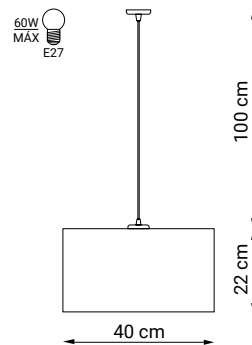

Descripción / Description

Colgante de tela negra con decoración en oro con cable negro

Black and gold design cotton ceiling light with black cable