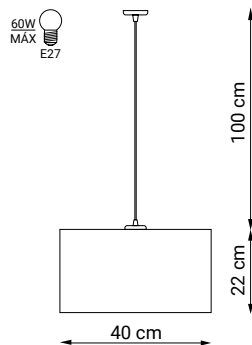

RUTH

ref. 29221

Descripción / Description

Colgante de tela estampada con cable negro

Printed cotton ceiling light with black cable