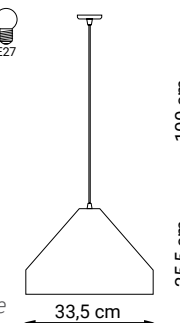

Descripción / Description

Colgante de metal decorado con cable

Decorated metal ceiling light with cable

Acabado metal & cable/ Metal finish & cable

- ref. 29903: Blanco- plata int. & cable blanco/ White- int. silver & white cable
- ref. 29904: Negro- oro int. & cable negro/ Black- int. gold & black cable
- ref. 29911: Cobre- blanco int. & cable negro / Copper- int. white & black cable