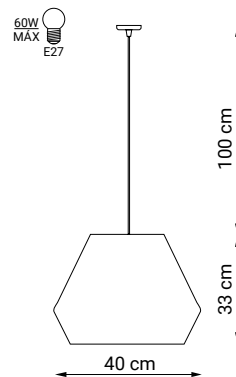

ALEXANDRA

ref. 29030

Descripción / Description

Colgante de cuerda natural con cable blanco

Natural rope ceiling light with white cable

Acabado cable/ Finish cable

ref. 29031: cable negro/ black cable

LETIZIA

ref. 29041

Descripción/ Description

Colgante de cuerda natural con cable negro

Natural rope ceiling light with black cable

Acabado cable/ Finish cable

ref. 29040: cable blanco/ white cable