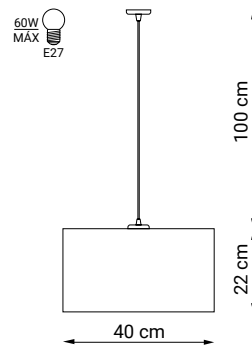

GABI

ref. 29250

Descripción / Description

Colgante de tela estampada con cable blanco

Printed cotton ceiling light with white cable

Acabado cable/ Finish cable

ref. 29251: cable negro/ black cable

JASMIN

ref. 29261

Descripción / Description

Colgante de tela estampada con cable negro

Printed cotton ceiling light with black cable

Acabado cable/ Finish cable

ref. 29260: cable blanco/ white cable