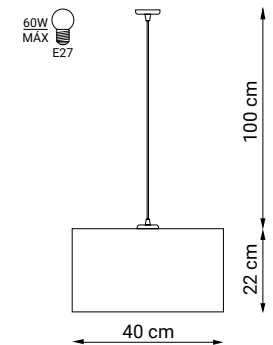

Descripción / Description

Colgante de tela blanca con decoración en plata con cable blanco

White and silver design cotton ceiling light with white cable