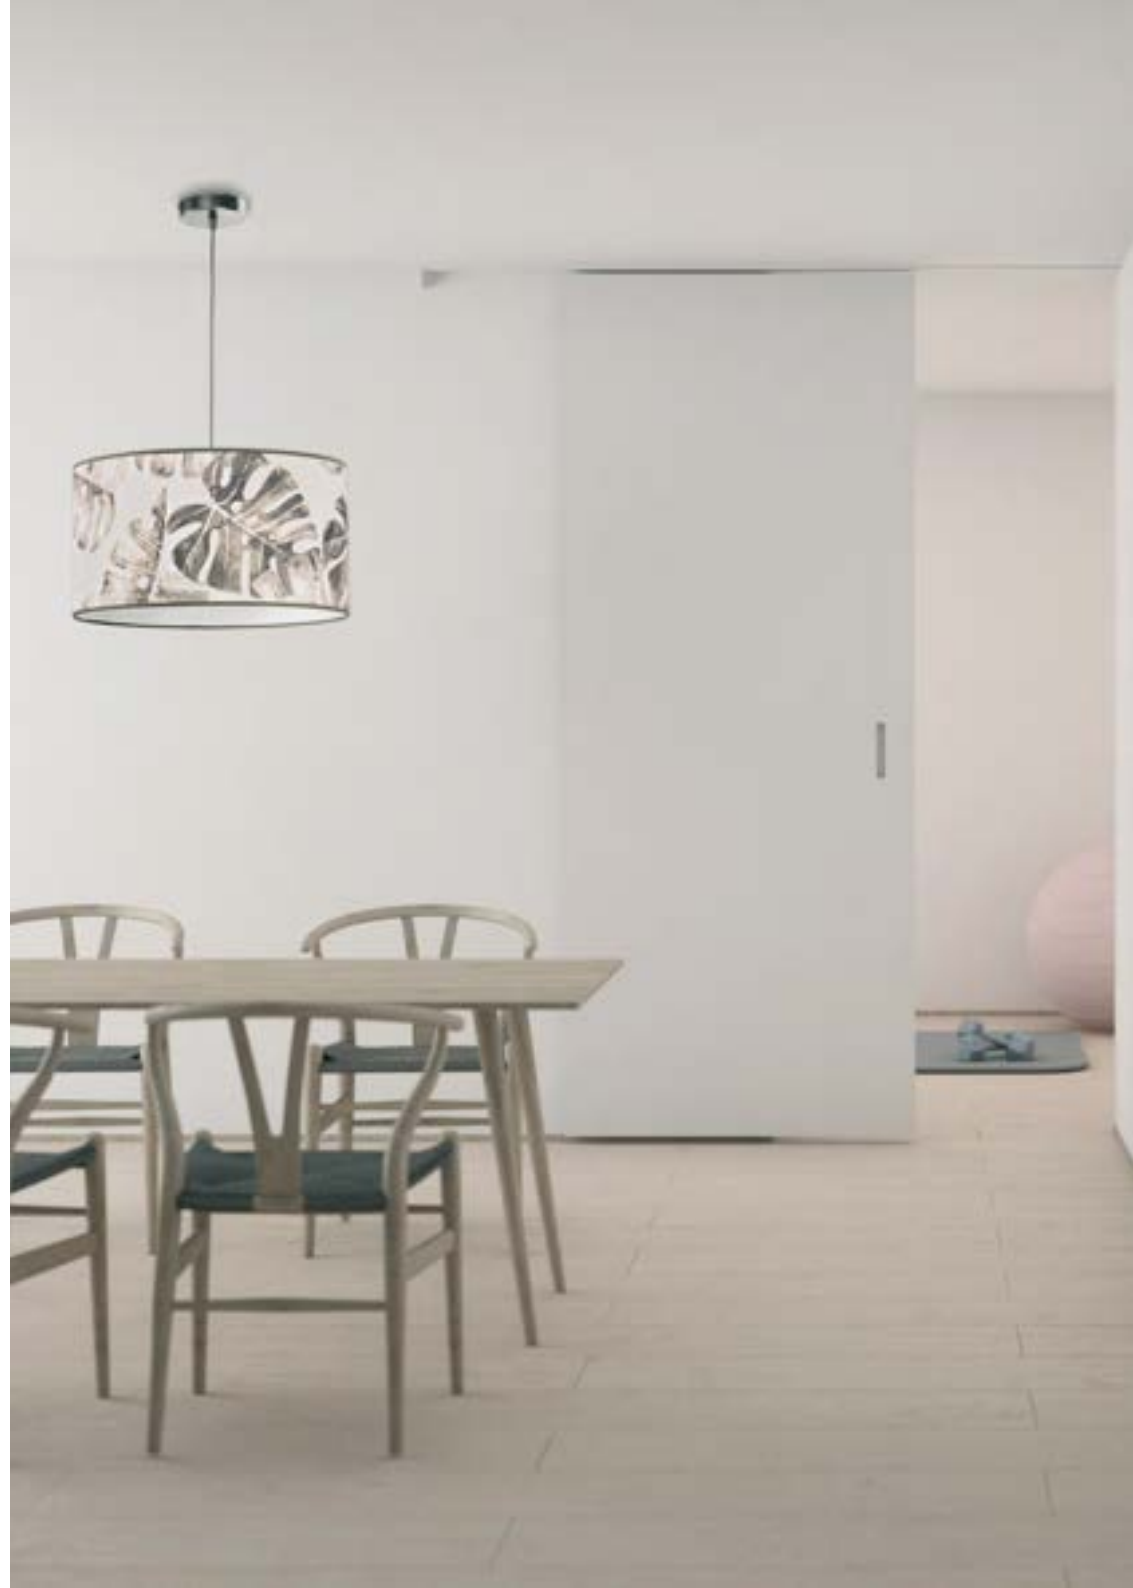

RUTH

ref. 29221

Descripción / Description

Colgante de tela estampada con cable negro

Printed cotton ceiling light with black cable