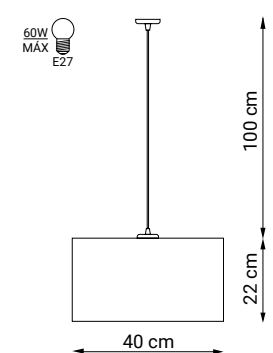

GABI

ref. 29250

Descripción / Description

Colgante de tela estampada con cable blanco

Printed cotton ceiling light with white cable

Acabado cable/ Finish cable

ref. 29251: cable negro/ black cable

JASMIN

ref. 29261

Descripción / Description

Colgante de tela estampada con cable negro

Printed cotton ceiling light with black cable

Acabado cable/ Finish cable

ref. 29260: cable blanco/ white cable