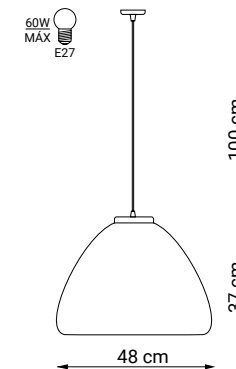

LEONOR

ref. 29010

Descripción / Description

Colgante de mimbre natural con cable blanco

Natural wicker ceiling light with white cable

Acabado cable/ Finish cable

ref. 29011: cable negro/ black cable

SOFÍA

ref. 29001

Descripción / Description

Colgante de mimbre natural con cable negro

Natural wicker ceiling light with black cable

Acabado cable/ Finish cable

ref. 29000: cable blanco/ white cable