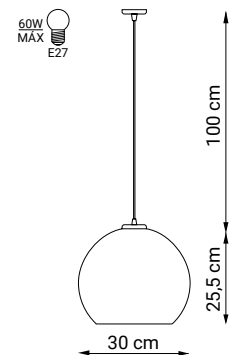

Glass and rope ceiling light with white cable

DIANA

ref. 29060

Descripción / Description

Colgante de cristal y cuerda con cable blanco

Glass and rope ceiling light with white cable

FRIDA

ref. 29211