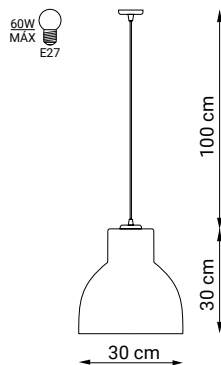

Glass and rope ceiling light with white cable

DIANA

ref. 29060

Descripción / Description

Colgante de cristal y cuerda con cable blanco

Glass and rope ceiling light with white cable

FRIDA

ref. 29211