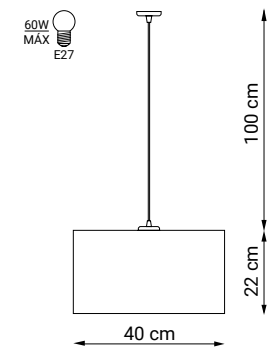

DORIS

ref. 29240

Descripción / Description

Colgante de tela jute con cable blanco

Jute cotton ceiling light with white cable

SHARON

ref. 29230

Descripción / Description

Colgante de tela jute con cable blanco

Jute cotton ceiling light with white cable