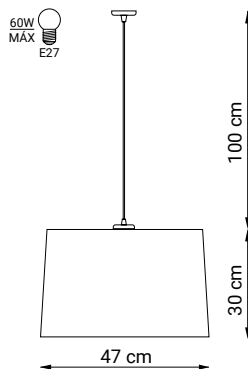

RANIA

ref. 29021

Descripción / Description

Colgante de junco natural con cable negro

Natural cane ceiling light with black cable

Acabado cable/ Finish cable

ref. 29020: **cable blanco/ white cable**