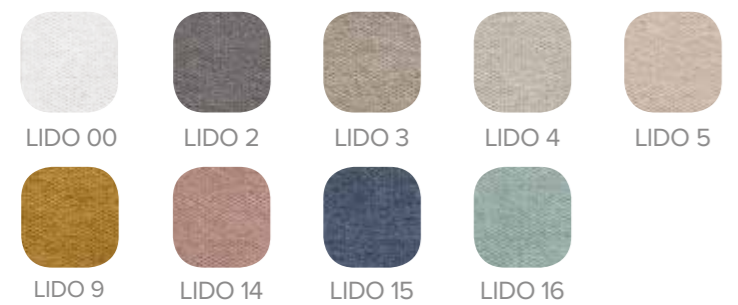

ACABADOS TEJIDO LIDO / FINISHING LIDO TISSUE / FINISSAGE TISSU LIDO