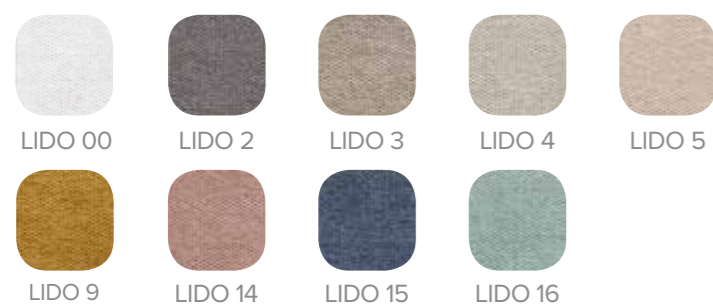

ACABADOS TEJIDO LIDO / FINISHING LIDO TISSUE / FINISSAGE TISSU LIDO