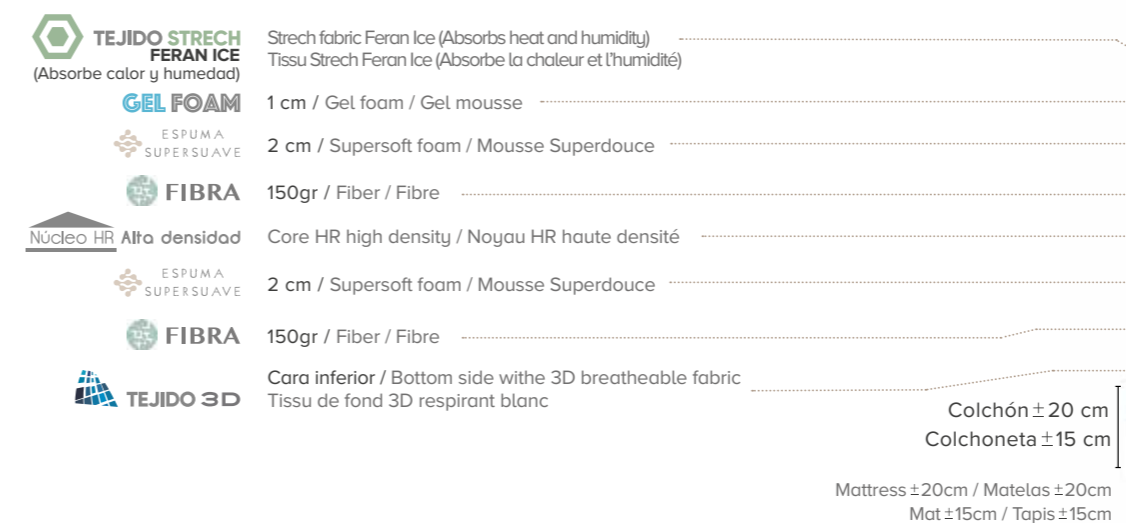

CARACTERÍSTICAS

- Acolchado sistema continuo ambas caras
- Platabanda acolchada tejido stretch y air fresh 3D transpirable termosellado
- Indeformable y anatómico
- Garantía 2 años
- Fabricado en España

CHARACTERISTICS

- Padded continuous system on both sides
- Mattress side padded in Stretch fabric and air fresh breathable heat-sealed
- Indeformable and anatomical
- 2 years warranty
- Made in Spain

CARACTÉRISTIQUES

- Système continuos de matelassé des deux côtés
- Côté matelas latéral rembourré en tissu stretch et air fresh respirant thermoscellé
- indéformable et anatomique
- 2 ans de garantie
- Fabriqué en Espagne

GEL FOAM

Gel foam
Gel foam
Gel foam

Descanso a 1 cara
One-sided rest
Reposer sur un visage

Tejido inferior 3D
Bottom fabric 3D
Tissu inférieur 3D

TARIFA / RATE / TARIF	COLCHÓN ALTURA 20 cm / MATTRESS 20 cm / MATELAS 20 cm			
Ancho / Widht / Largeur	80	90	105	
Largo / Lenght / Longueur	180	220	220	266
	190	220	220	266
	200	234	234	284

TARIFA / RATE / TARIF	COLCHONETA ALTURA 15 cm / MAT 15 cm / TAPIS 15 cm			
Ancho / Widht / Largeur	80	90	105	
Largo / Lenght / Longueur	180	220	220	266
	190	220	220	266
	200	234	234	284

Las medidas remarcadas en color maquillaje tendrán Servicio Express
The measures marked in colour will have Express Service
Les mesures colorées auront un Service Express

HR - VISCO GEL