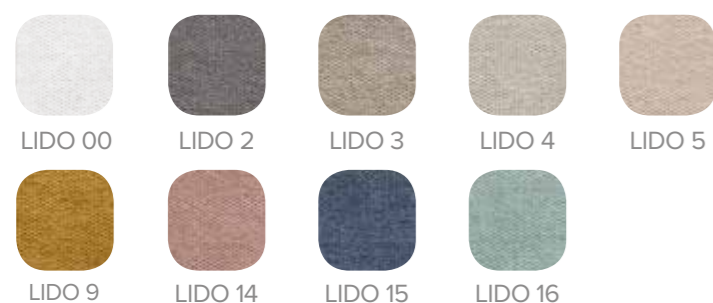

ACABADOS TEJIDO LIDO / FINISHING LIDO TISSUE / FINISSAGE TISSU LIDO