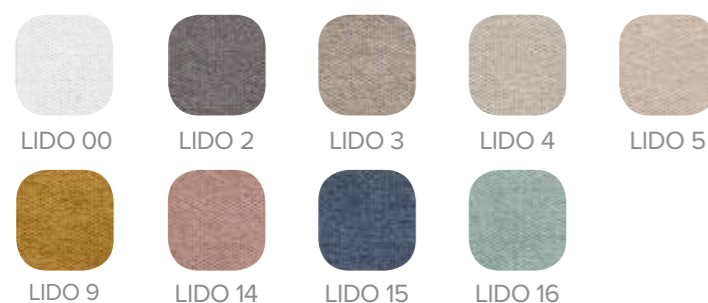

ACABADOS TEJIDO LIDO / FINISHING LIDO TISSUE / FINISSAGE TISSU LIDO