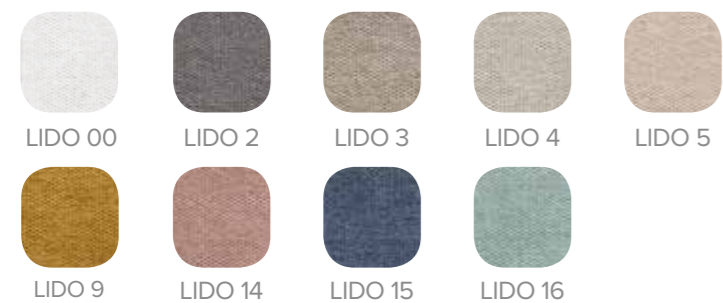

ACABADOS TEJIDO LIDO / FINISHING LIDO TISSUE / FINISSAGE TISSU LIDO