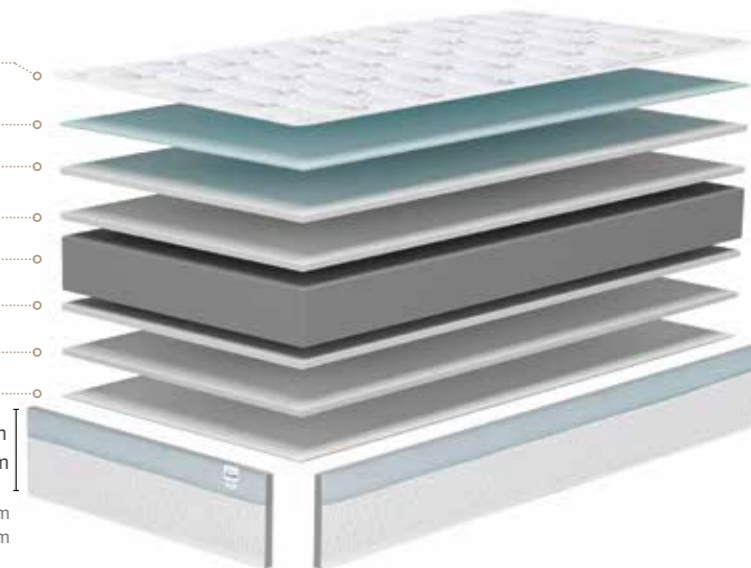

CARACTERÍSTICAS

- Acolchado sistema continuo ambas caras
- Platabanda acolchada tejido stretch y air fresh 3D transpirable termosellado
- Indeformable y anatómico
- Garantía 2 años
- Fabricado en España

CHARACTERISTICS

- Padded continuous system on both sides
- Mattress side padded in Stretch fabric and air fresh breathable heat-sealed
- Indeformable and anatomical
- 2 years warranty
- Made in Spain

CARACTÉRISTIQUES

- Système continuos de matelassé des deux côtés
- Côté matelas latéral rembourré en tissu stretch et air fresh respirant thermoscellé
- indéformable et anatomique
- 2 ans de garantie
- Fabriqué en Espagne

GEL FOAM

Gel foam
Gel foam
Gel foam

Descanso a 1 cara
One-sided rest
Reposer sur un visage

Tejido inferior 3D
Bottom fabric 3D
Tissu inférieur 3D

TARIFA / RATE / TARIF	COLCHÓN ALTURA 20 cm / MATTRESS 20 cm / MATELAS 20 cm			
Ancho / Widht / Largeur	80	90	105	
Largo / Lenght / Longueur	180	220	220	266
	190	220	220	266
	200	234	234	284

TARIFA / RATE / TARIF	COLCHONETA ALTURA 15 cm / MAT 15 cm / TAPIS 15 cm			
Ancho / Widht / Largeur	80	90	105	
Largo / Lenght / Longueur	180	220	220	266
	190	220	220	266
	200	234	234	284

Las medidas remarcadas en color maquillaje tendrán Servicio Express
The measures marked in colour will have Express Service
Les mesures colorées auront un Service Express

HR - VISCO GEL