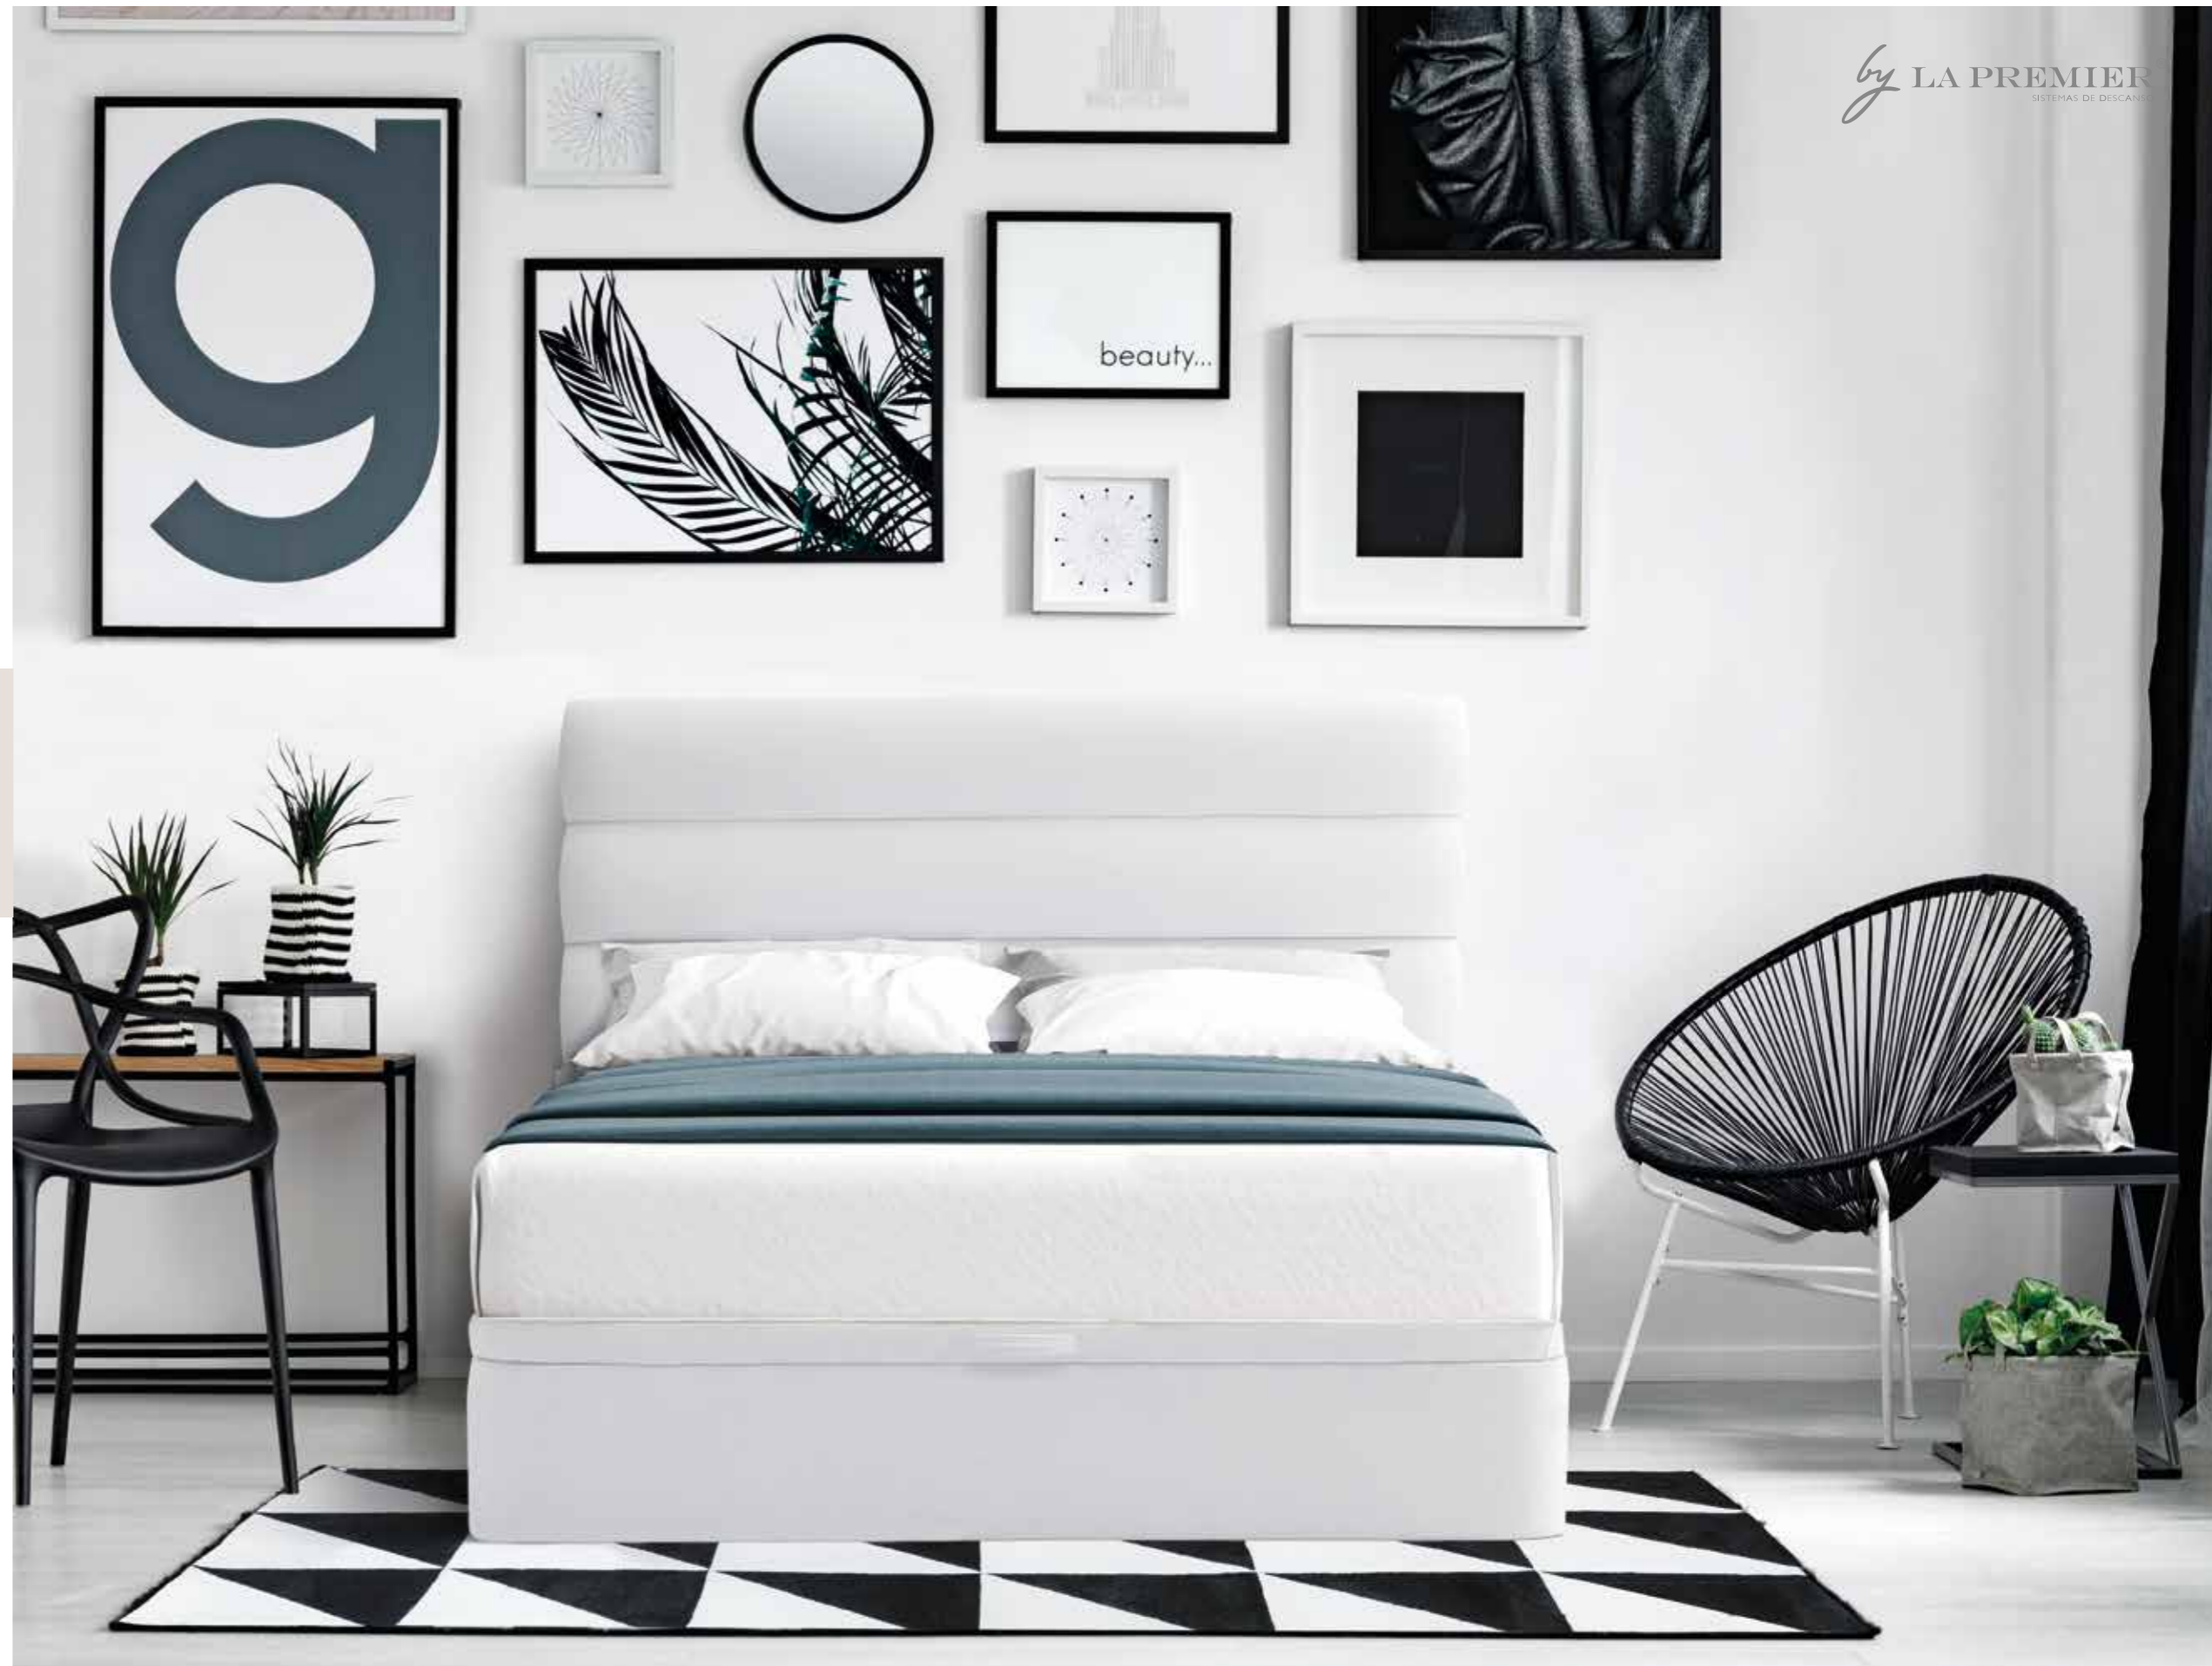

Conjunto fotografiado acabado Polipiel Blanco / Photographed set White Leatherette / Ensemble photographié similicuir blanc