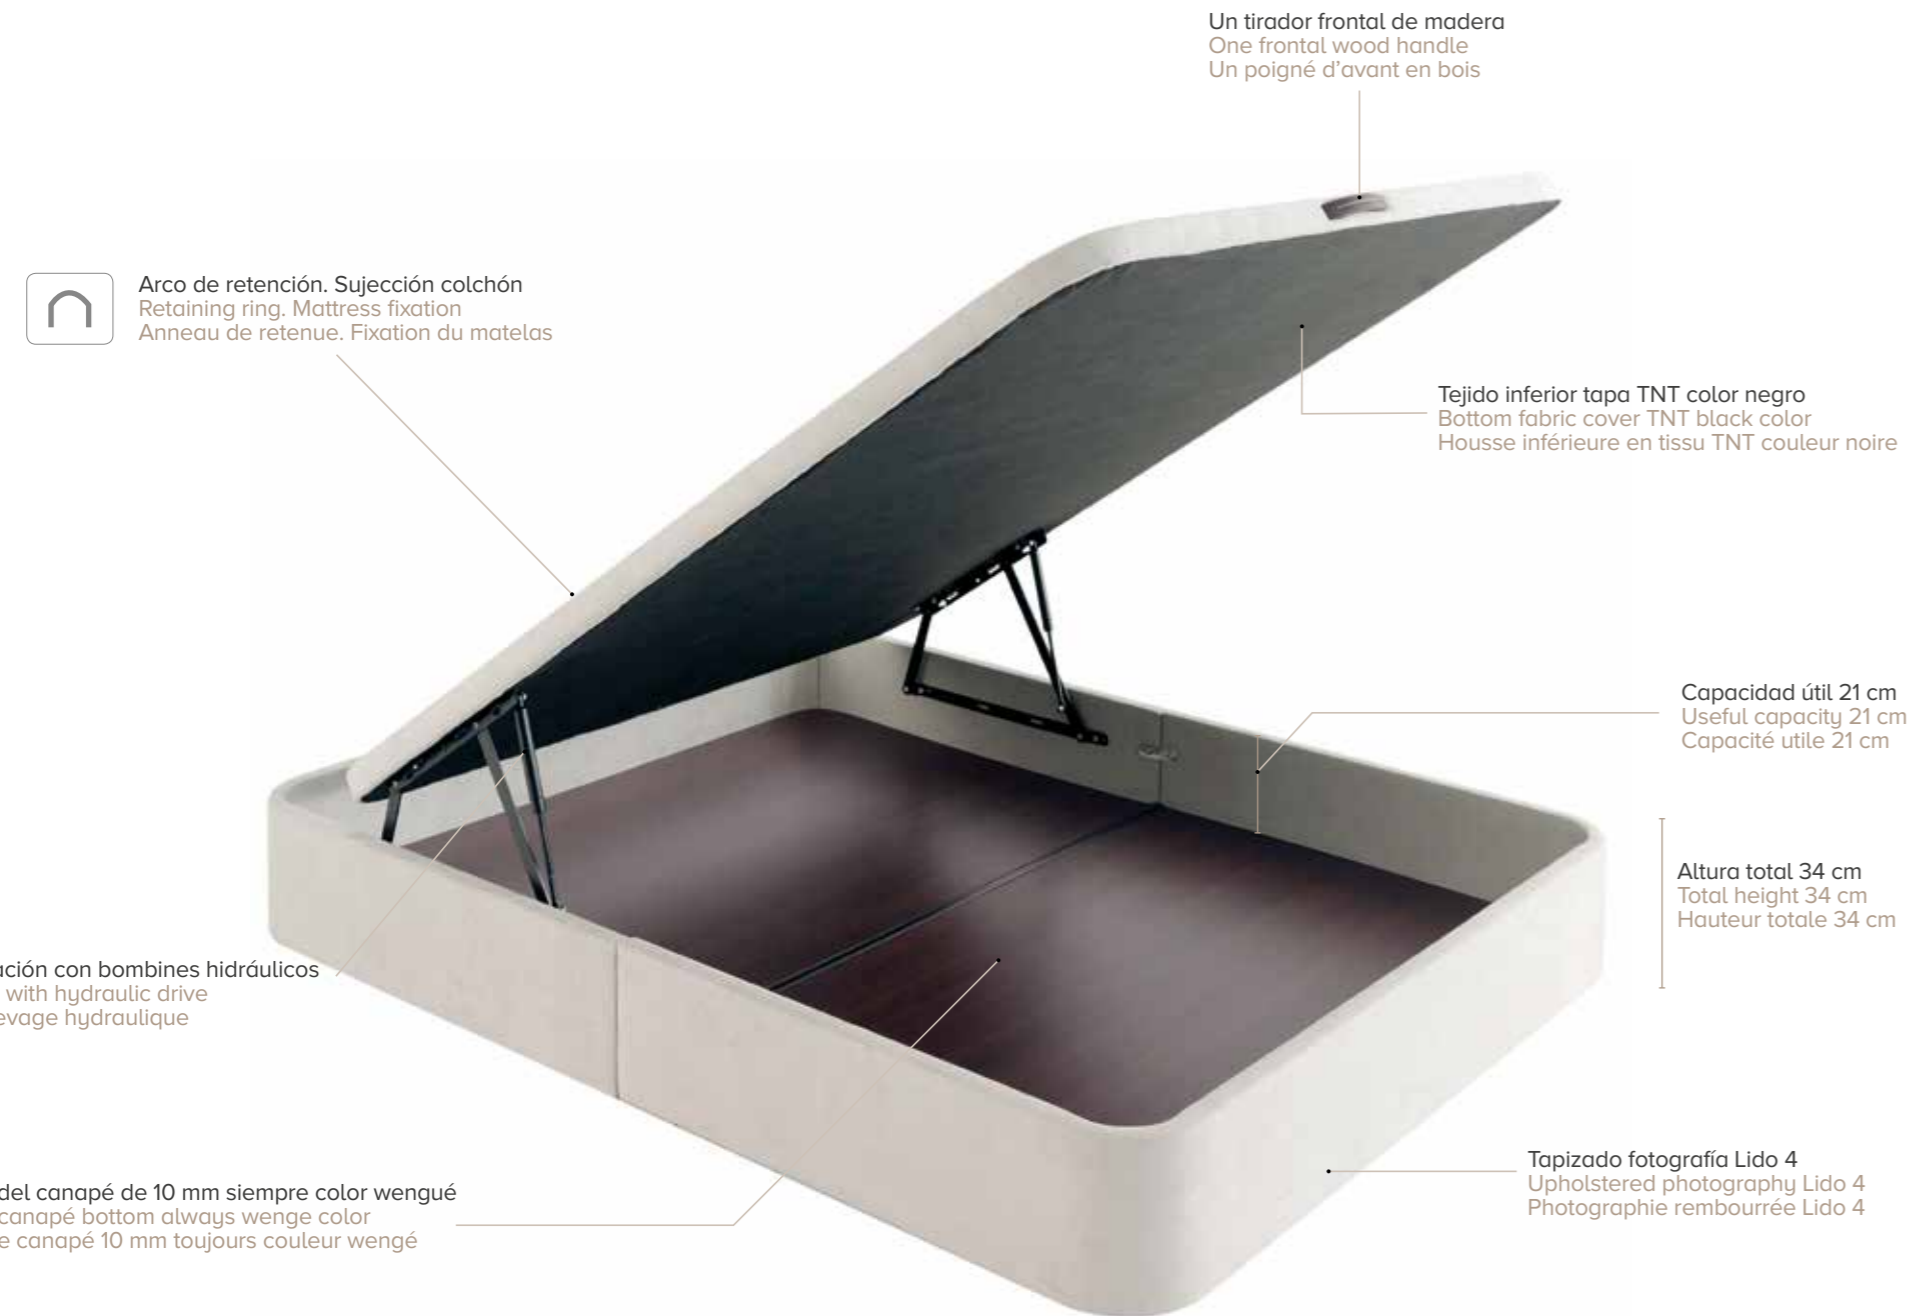

Canapé 1500

Storage bed 1500 / Lit de rangement 1500

CARACTERÍSTICAS

- Se sirven siempre partidos a partir de 105 cm para fácil transporte y montaje
- No se fabrica con sistema de desplazamiento, con apertura lateral, ni sistema eléctrico elevable
- Garantía de 2 años
- Fabricado en España

CHARACTERISTICS

- Matches from 105 cm are always served for easy transport and assembly
- It is not manufactured with displacement system, with side opening, or lifting electrical system
- 2 years warranty
- Made in Spain

CARACTÉRISTIQUES

- Pour faciliter le transport et le montage, sont servis divisés à partir de 105 cm
- Il n'est pas fabriqué avec un système de déplacement, avec une ouverture latérale ou un système électrique de levage
- Garantie de deux ans
- Fabriqué en Espagne

OPCIONES / OPTIONS / OPTIONS

Contour cover upholstered matching couch and central part 3D black fabric

Housse de canapé rembourrée assortie et partie centrale en tissu noir 3D

Steel structure drawer

Tiroir de structure en acier

Top with perforated aeration system

Couvercle avec système d'aération perforé

Tirador de madera color wengué para tapizados polipiel piedra, visón, taupe, choco, negro y tapizados lido 3, 4, 5.

White wooden handle for white, ash, gray, silver and upholstered leather upholstery lido 2, 14, 15, 16, 17.
Wenge wood handle for upholstery, stone, mink, taupe, choco, black and upholstered lido 3, 4, 5.

Manche en bois blanc pour sellerie cuir blanc, frêne, gris, argent et rembourré lido 2, 14, 15, 16, 17.
Poignée en bois wengé pour pierre rembourrée, vison, taupe, choco, noir et cuir lido 3, 4, 5.

Joint 2 lids
Union 2 couvertures

Joint 2 drawers
Union 2 tiroirs

Union kit for two couches

Kit Union pour deux canapés