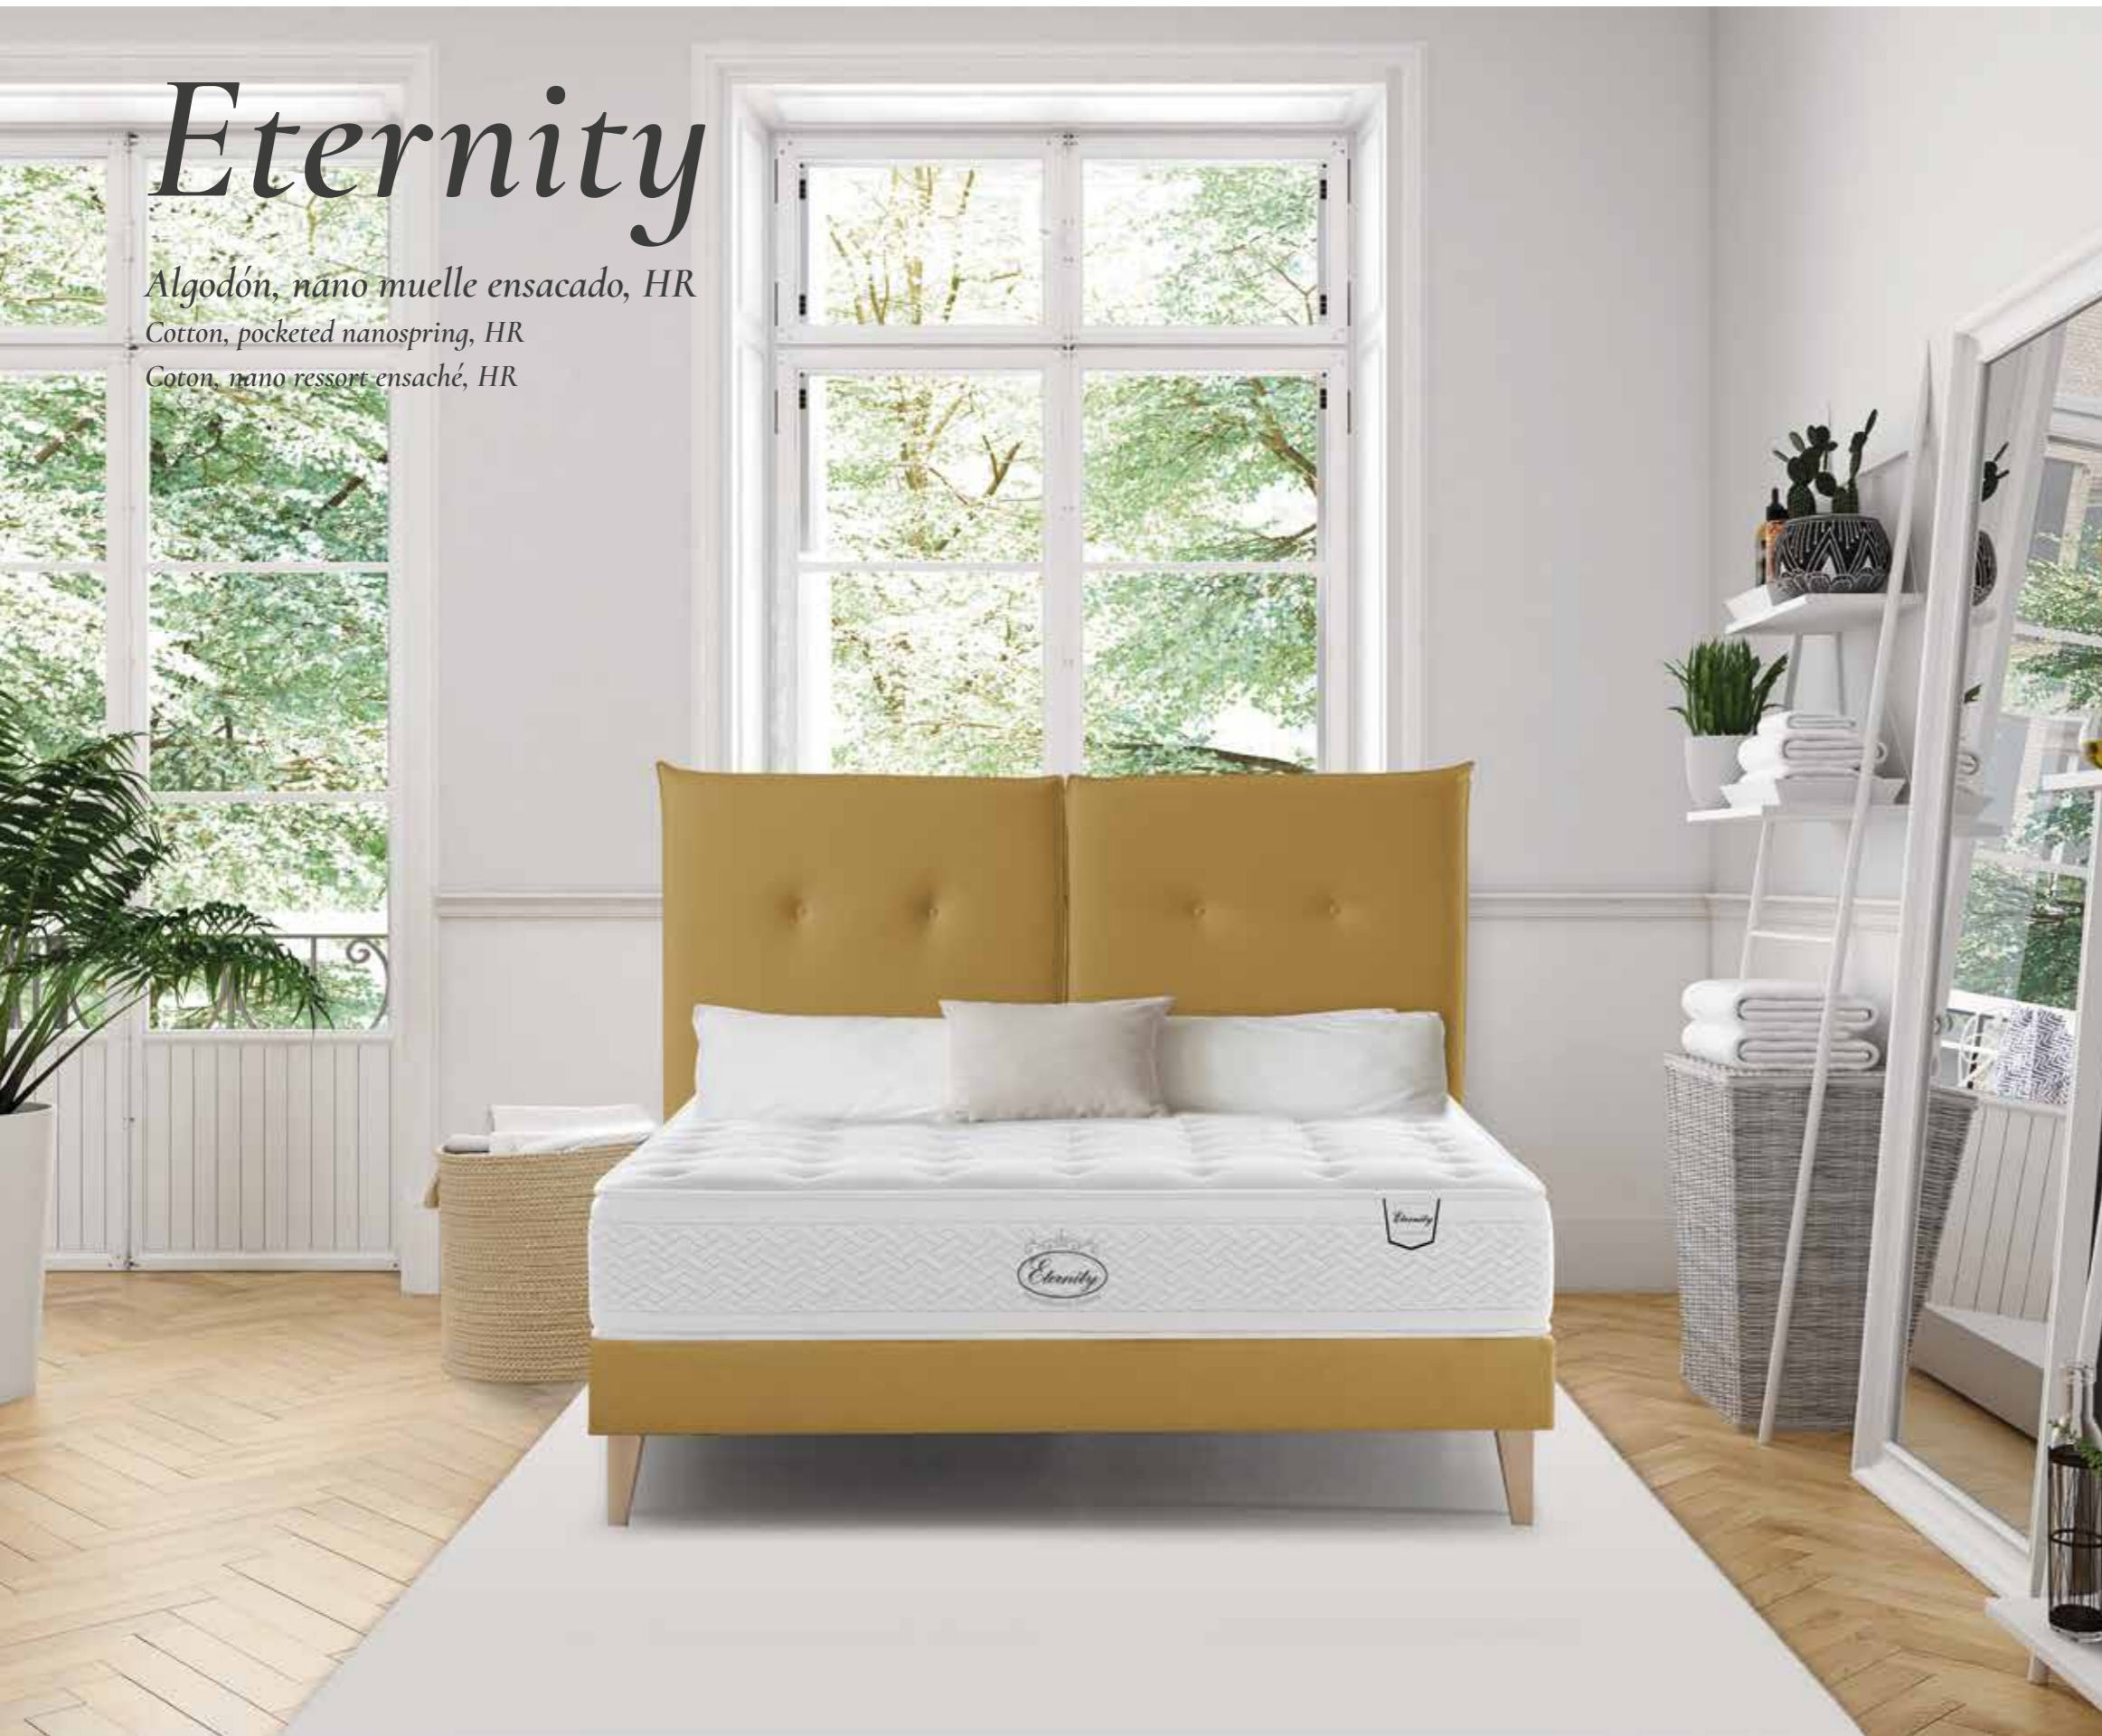

Eternity

Algodón, nano muelle ensacado, HR
Cotton, pocketed nanospring, HR
Coton, nano ressort ensaché, HR