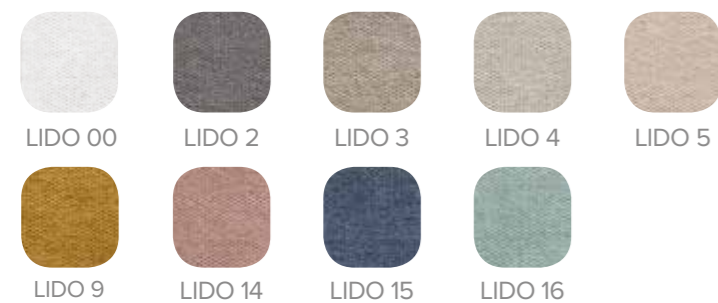

ACABADOS TEJIDO LIDO / FINISHING LIDO TISSUE / FINISSAGE TISSU LIDO