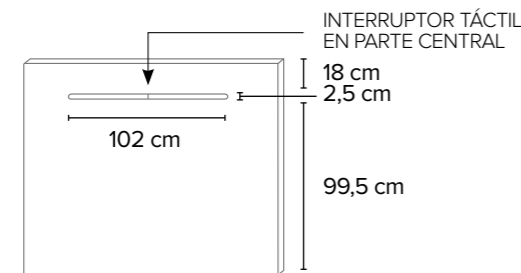

## CHARACTERISTICS

- DM + EPS structure (expanded polystyrene in central part), patented nº ES1173184
- Smooth padding with led light
- Led light with touch switch in the central part, plus transformer with connection to the light and to the rear of the head
- Ironworks for wall included
- 2 years warranty
- Made in Spain

ALTURA TOTAL  
TOTAL HEIGHT  
HAUTEUR TOTAL  
120 cm