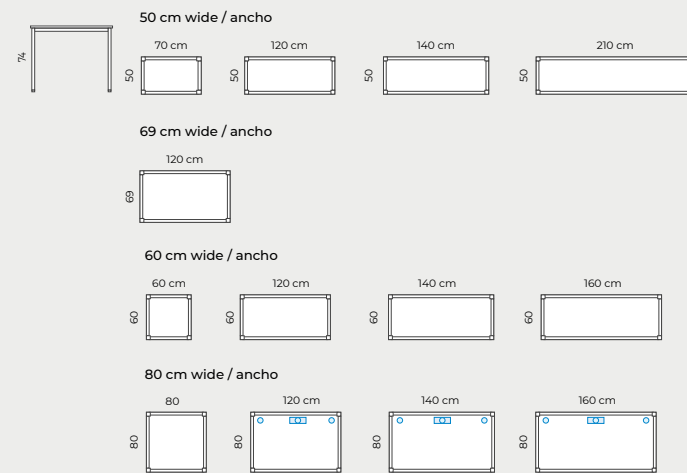

COLECTIVA es un programa de mesas pensada para satisfacer las exigencias de los actuales espacios de trabajo; una estética contemporánea, de formas sencillas de líneas rectas y puras, un fácil montaje y una presencia elegante. Una colección capaz de aportar múltiples soluciones de equipamiento que se adaptan a las diferentes necesidades de trabajo, home office y sectores como educación.

COLECTIVA est un programme de tables conçues pour répondre aux exigences des espaces de travail actuels. Elles sont dotées d'une esthétique contemporaine, aux formes simples et aux lignes droites et épurées. Elles sont faciles à monter et d'une présence élégante. Une collection capable d'offrir de multiples solutions d'équipement qui s'adaptent aux différents besoins en matière de travail, de home office et pour les secteurs tels que l'éducation.

COLECTIVA ist eine Produktlinie bestehend aus Tischen, die den Anforderungen heutiger Arbeitsbereiche gerecht werden: eine moderne Ästhetik, schlichte Formen mit geraden und klaren Linien, einfacher Montage und einem eleganten Design. Eine Produktlinie, die verschiedene Kombinationsmöglichkeiten bietet, die sich an die unterschiedlichen Anforderungen an Arbeitsbereiche, Home Office und Bereichen wie dem Bildungswesen anpasst.

Rectangular Desks / Rectangular Desks

Executive And Meeting Desks / Mesas Reunión / Dirección

Training Tables / Mesas de Formación

Tables with shelf and modesty panel - 74 cm Height
Mesas con Leja y Faldón - Altura - 74 cm

Kids training tables - 65 cm Height
Formación Kids - Altura - 65 cm

Coffee Tables / Mesas de Centro

Height / Altura 40 cm