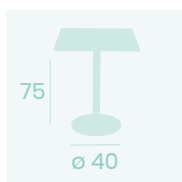

Melamina Atlas

Melamina Olmo

Melamina Valkiria

Ref. 9650 ✕

Ref. 9650 ✕