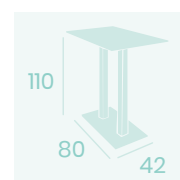

Ref. 9850 ✂ 📐

Ref. 9877 ✂ 📐

Ref. 9186 ✂ 📐

Ref. 9811 ✂ 📐

Ref. 9822 ✂ 📐

**Mesa Gran Roma 9545**  
**70x70**

Tablero Metalmelamina Zeus Negro  
*Pie Aluminio*

**Mesa Gran Roma 9545**