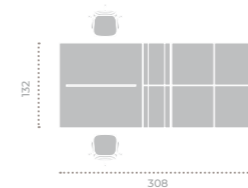

MAXIMUM
VERSATILITY
FOR ALL TYPES
OF SPACES AND
PROJECTS