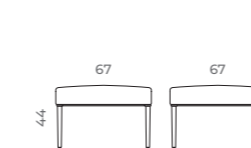

LONGO POD - MODULES WITH HIGH DIVIDER AND TABLE

LN4

LN6

LONGO PHONE BOOTH - INDIVIDUAL MODULE WITH HIGH DIVIDER

LN1

SOFT SEATING. LONGO NOMADA

LG11

LG12

LG13

Reversible

LG14

LG15

LG21

LG22

LG23

Reversible