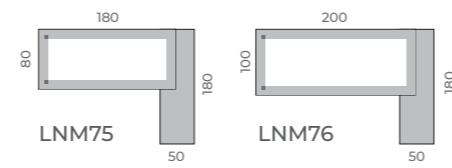

MAKE
YOUR OWN
LONGO

CREA TU PROPIO LONGO

DESKS

STRAIGHT DESKS

DESKS WITH CREDENZA SUPPORT

CONTRACT DESKS

LNM63

AUXILIARY DESKS. HEIGHT 32 CM