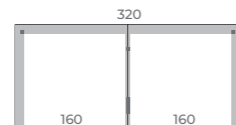

DESKS

STRAIGHT DESKS

DESKS WITH CREDENZA SUPPORT

CONTRACT DESKS

AUXILIARY DESKS. HEIGHT 32 CM

MEETING TABLES AND EXECUTIVE DESKS

TWIN DESKS - WIDTH 132 CM

DOUBLE DESKS AND MIDDLE EXTENSIONS - WIDTH 160CM

LNM88

FILING SYSTEMS

CABINETS - SIDEBOARD

AUXILIARY CUPBOARDS

LNA52

SOFT SEATING. LONGO POD

MODULES WITH HIGH DIVIDER

LONGO POD - MODULES WITH HIGH DIVIDER AND TABLE

LONGO PHONE BOOTH - INDIVIDUAL MODULE WITH HIGH DIVIDER

SOFT SEATING. LONGO NOMADA