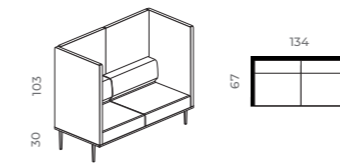

AUXILIARY CUPBOARDS

LNA51

LNA52

SOFT SEATING. LONGO POD

MODULES WITH HIGH DIVIDER

LN212

LN213

PC458