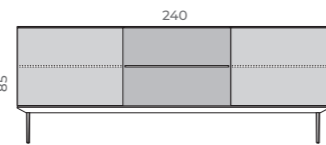

LNM55

DOUBLE DESKS AND MIDDLE EXTENSIONS - WIDTH 160CM

LNM85

LNM88

FILING SYSTEMS

CABINETS - SIDEBOARD

LNA12

LNA22