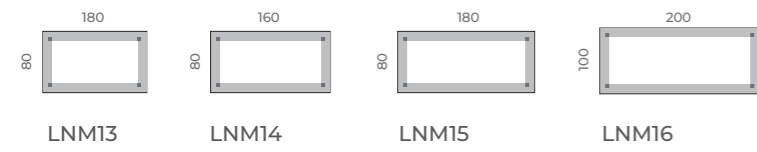

MAKE
YOUR OWN
LONGO

CREA TU PROPIO LONGO

DESKS

STRAIGHT DESKS

DESKS WITH CREDENZA SUPPORT

CONTRACT DESKS

LNM63

AUXILIARY DESKS. HEIGHT 32 CM