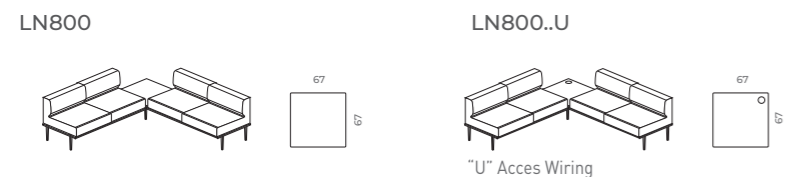

LG24

LG25

SOFT SEATING. MODULAR STRUCTURE - SOFT SEATING ESTRUCTURA MODULAR

SEATS

STRUCTURES

FILING SYSTEMS

Use without dividers

CORNER TABLES

ACCESSORIES

ELECTRIFICATION SYSTEMS

CONTRACT DESKS

COFFEE TABLES HIGHT 32 CM

Longo enables more friendly, open and relaxed environments, where formal structures and dynamic spaces thrive to create a harmonious environment.