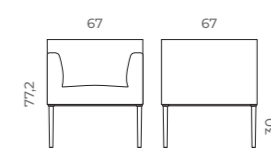

DESKS

STRAIGHT DESKS

DESKS WITH CREDENZA SUPPORT

CONTRACT DESKS

AUXILIARY DESKS. HEIGHT 32 CM

MEETING TABLES AND EXECUTIVE DESKS

TWIN DESKS - WIDTH 132 CM

DOUBLE DESKS AND MIDDLE EXTENSIONS - WIDTH 160CM

FILING SYSTEMS

CABINETS - SIDEBOARD

AUXILIARY CUPBOARDS

LNA52

SOFT SEATING. LONGO POD

MODULES WITH HIGH DIVIDER

LONGO POD - MODULES WITH HIGH DIVIDER AND TABLE

LONGO PHONE BOOTH - INDIVIDUAL MODULE WITH HIGH DIVIDER

SOFT SEATING. LONGO NOMADA

LG14