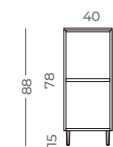

AUXILIARY CUPBOARDS