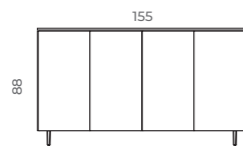

LNA51

LNA52