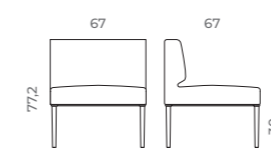

LONGO POD - MODULES WITH HIGH DIVIDER AND TABLE

LN4

LN6

LONGO PHONE BOOTH - INDIVIDUAL MODULE WITH HIGH DIVIDER

LN1

SOFT SEATING. LONGO NOMADA

LG11

LG12