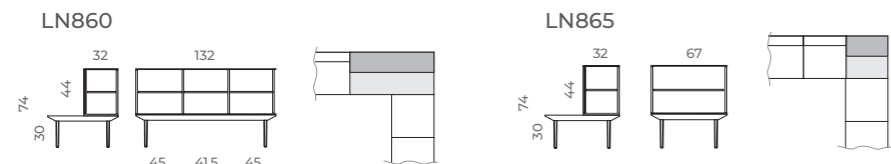

LG24

LG25

SOFT SEATING. MODULAR STRUCTURE - SOFT SEATING ESTRUCTURA MODULAR

SEATS

STRUCTURES

FILING SYSTEMS

Use without dividers

CORNER TABLES

ACCESSORIES

ELECTRIFICATION SYSTEMS

CONTRACT DESKS

COFFEE TABLES HIGHT 32 CM

Longo enables more friendly, open and relaxed environments, where formal structures and dynamic spaces thrive to create a harmonious environment.