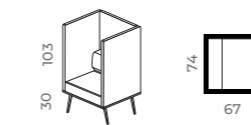

LONGO POD - MODULES WITH HIGH DIVIDER AND TABLE

LN4

LN6

LONGO PHONE BOOTH - INDIVIDUAL MODULE WITH HIGH DIVIDER

LN1

SOFT SEATING. LONGO NOMADA

LG11

LG12