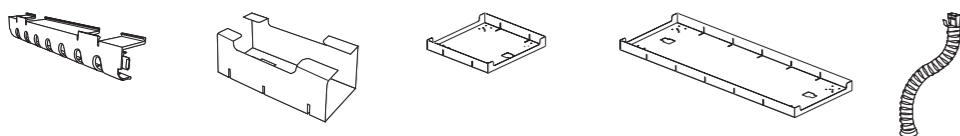

LG24

LG25

SOFT SEATING. MODULAR STRUCTURE - SOFT SEATING ESTRUCTURA MODULAR

SEATS

STRUCTURES

FILING SYSTEMS

Use without dividers

CORNER TABLES

ACCESSORIES

ELECTRIFICATION SYSTEMS

CONTRACT DESKS

COFFEE TABLES HIGHT 32 CM

Longo enables more friendly, open and relaxed environments, where formal structures and dynamic spaces thrive to create a harmonious environment.