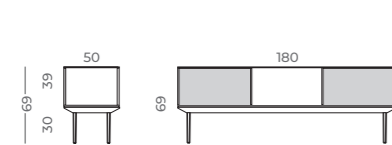

LNM55

DOUBLE DESKS AND MIDDLE EXTENSIONS - WIDTH 160CM

LNM85

LNM88

FILING SYSTEMS

CABINETS - SIDEBOARD

LNA12

LNA22