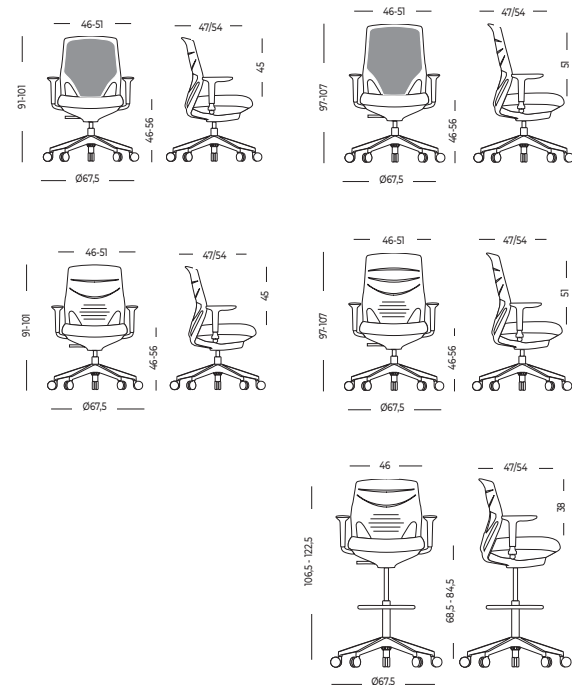

Efit cuenta con un respaldo flexible y transpirable, fabricado en polipropileno y fibra de vidrio, que responde a los movimientos de la espalda mediante un sistema lumbar dinámico, que descarga la parte superior de cuello y espalda. Tiene dos alturas de respaldo y un grabado en la zona lumbar que aporta un plus de confort al usuario.

Efit est doté d'un dossier souple et respirable fabriqué en polypropylène et fibre de verre, qui répond aux mouvements du dos grâce à un système lombaire dynamique qui permet soulager la partie supérieure du cou et du dos. Ses deux hauteurs de dossier et une gravure dans la zone lombaire offrent un plus pour le confort de l'utilisateur.

Efit hat eine flexible und atmungsaktive Rückenlehne, die aus Polypropylen und Glasfaser gefertigt wird und auf die Bewegungen des Rückens mittels eines dynamischen Systems im unteren Rückenbereich reagiert, das den oberen Rücken und Nacken entlastet. Die Rückenlehne gibt es in zwei verschiedenen Höhen und ist durch eine formschöne Reliefstruktur im Lendenbereich sehr ansprechend designed und bietet dem Nutzer zusätzlichen Komfort.